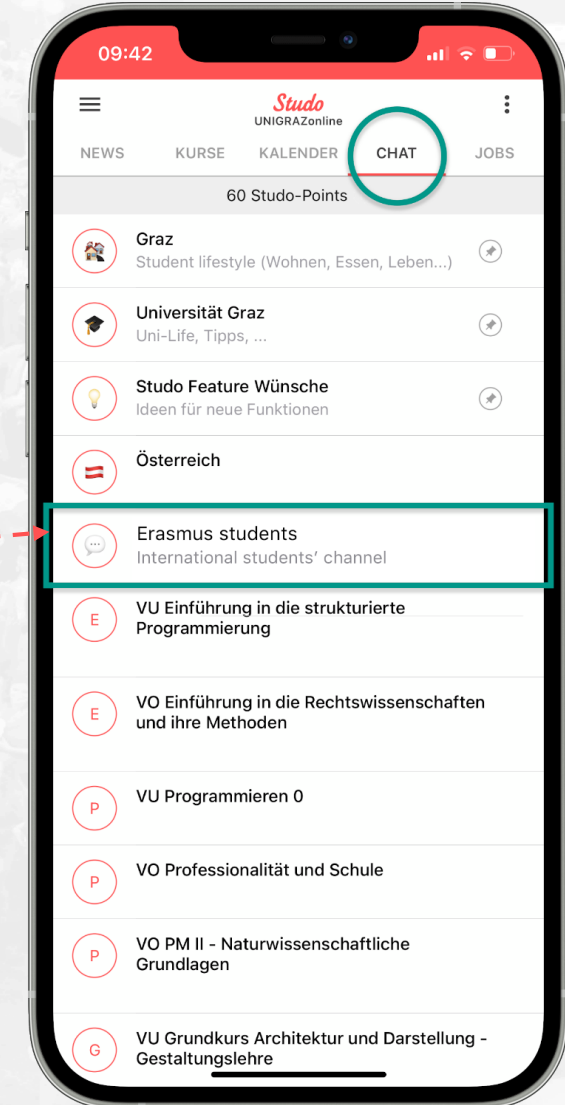

Studo

University Student App

Campus-Management-System

E-Mail

Grades

Moodle

Jobs

Lunch menus

Newsfeed

ÖH information

Chat & Wiki

Newsfeed & Chat

- Stay up to date with news from ESN and other campus-related topics
- Chat with other (erasmus) students in the “Erasmus students” Chat Channel

EVENTS

- ✱ Hiking Trips
- ✱ City Trips
- ✱ Sports Events (Skiing,...)
- ✱ Austrian Culture
- ✱ Events for social inclusion
- ✱ ...