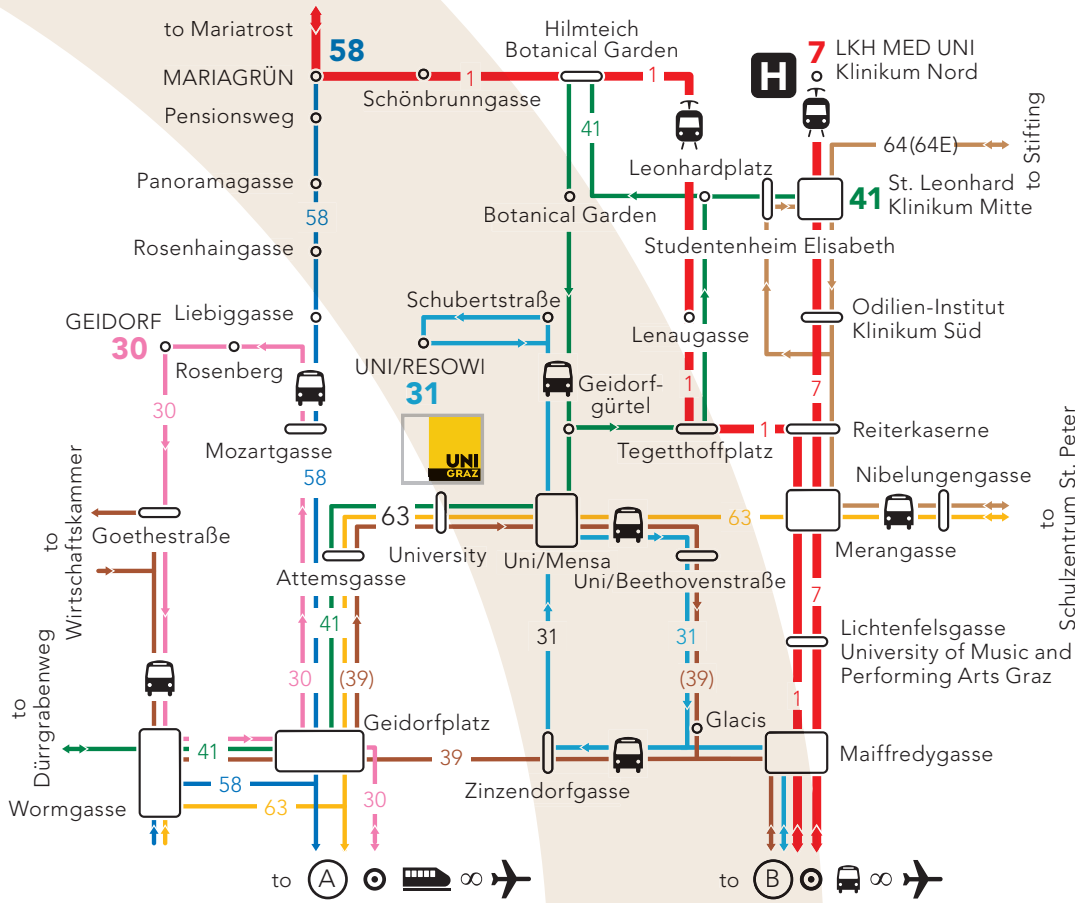

We work for
tomorrow

campusplan.uni-graz.at

Public Transport

near the Campus of the University of Graz

Connections to the Airport

From Graz Airport:

- Graz Airport → **S 5** → Main Station (A)
- Graz Airport → Regional Bus Line **630/631** → Graz Jakominiplatz (B)

To Graz Airport:

- Main Station → **S 5** → Spielfeld/Straß
- Jakominiplatz → Regional Bus Line **630** → Kalsdorf, Schwarzl-See/IBC [Fernitz]
- Jakominiplatz → Regional Bus Line **631** → Graz Airport (C)

Legend

- Tram Line
- Bus Line
- Train Line (Main Station)
- Airport
- Town Centre
- Hospital
- Main Cycle Route

Cycle Routes