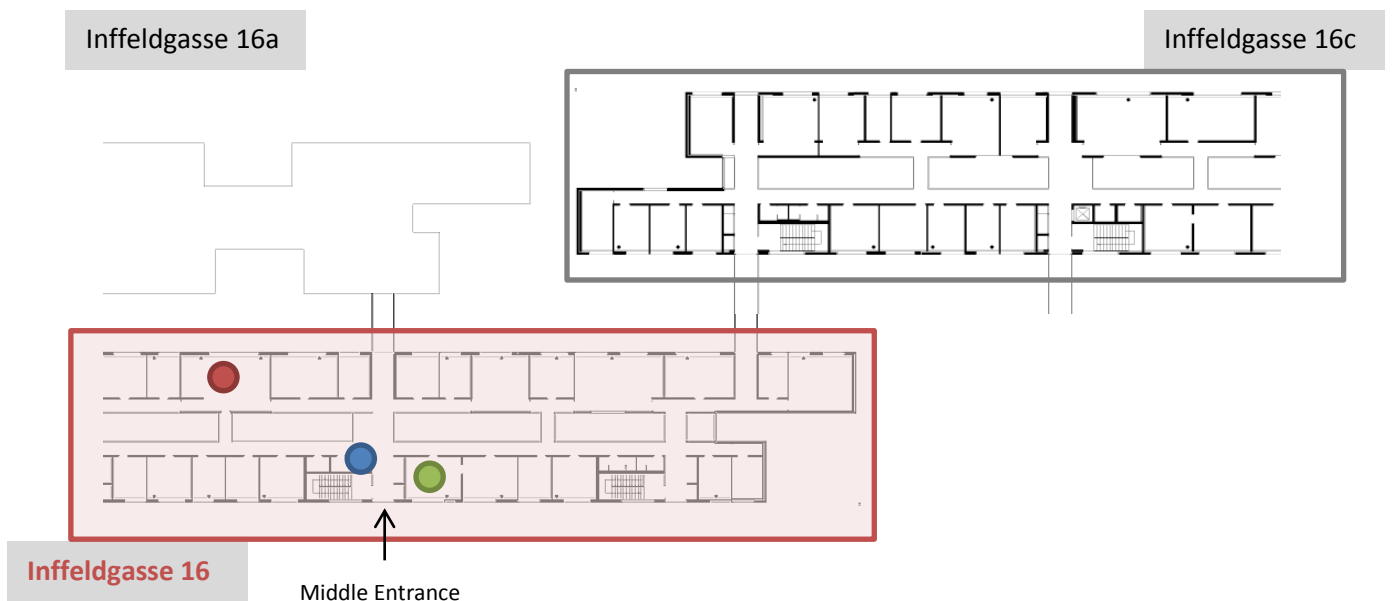

## How to reach the campus Inffeldgasse?

By car you can access the campus Inffeldgasse either via Sandgasse or Inffeldgasse / Schulzentrum St. Peter, by public transport use the tram line Nr. 6, Exit "Schulzentrum St. Peter".

## How to reach the ICG?

The BioTechMed-Graz Lab Visit takes place at **Inffeldgasse 16, 2<sup>nd</sup> floor** in the "Franz Leberl Seminarraum" of the ICG.

Use the middle entrance of the building and take the elevator to the 2nd floor.

- Franz Leberl Seminarraum, Room IE02082
- Administration, Room IE02182
- Elevator