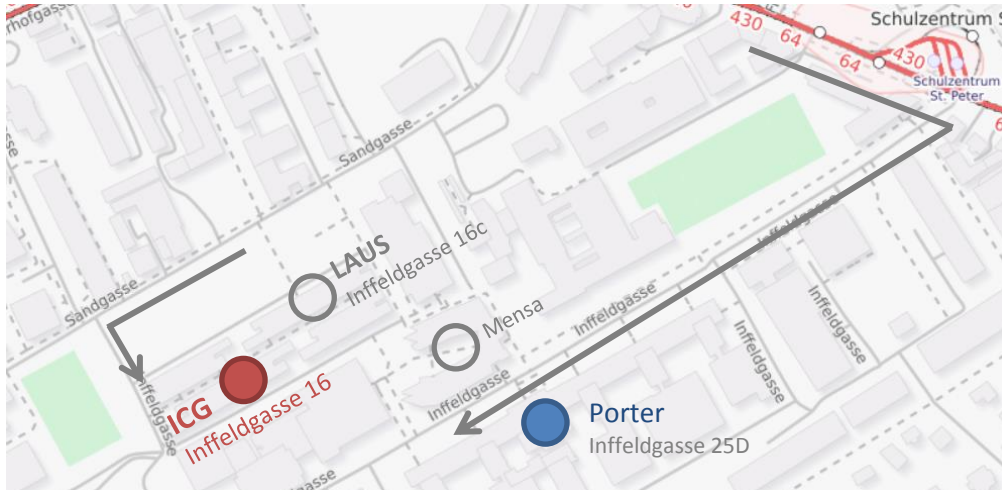

## How to reach the campus Inffeldgasse?

By car you can access the campus Inffeldgasse either via Sandgasse or Inffeldgasse / Schulzentrum St. Peter, by public transport use the tram line Nr. 6, Exit "Schulzentrum St. Peter".

## How to reach the ICG?

The BioTechMed-Graz Lab Visit takes place at **Inffeldgasse 16, 2<sup>nd</sup> floor** in the "Franz Leberl Seminarraum" of the ICG.

Use the middle entrance of the building and take the elevator to the 2nd floor.

- Franz Leberl Seminarraum, Room IE02082
- Administration, Room IE02182
- Elevator