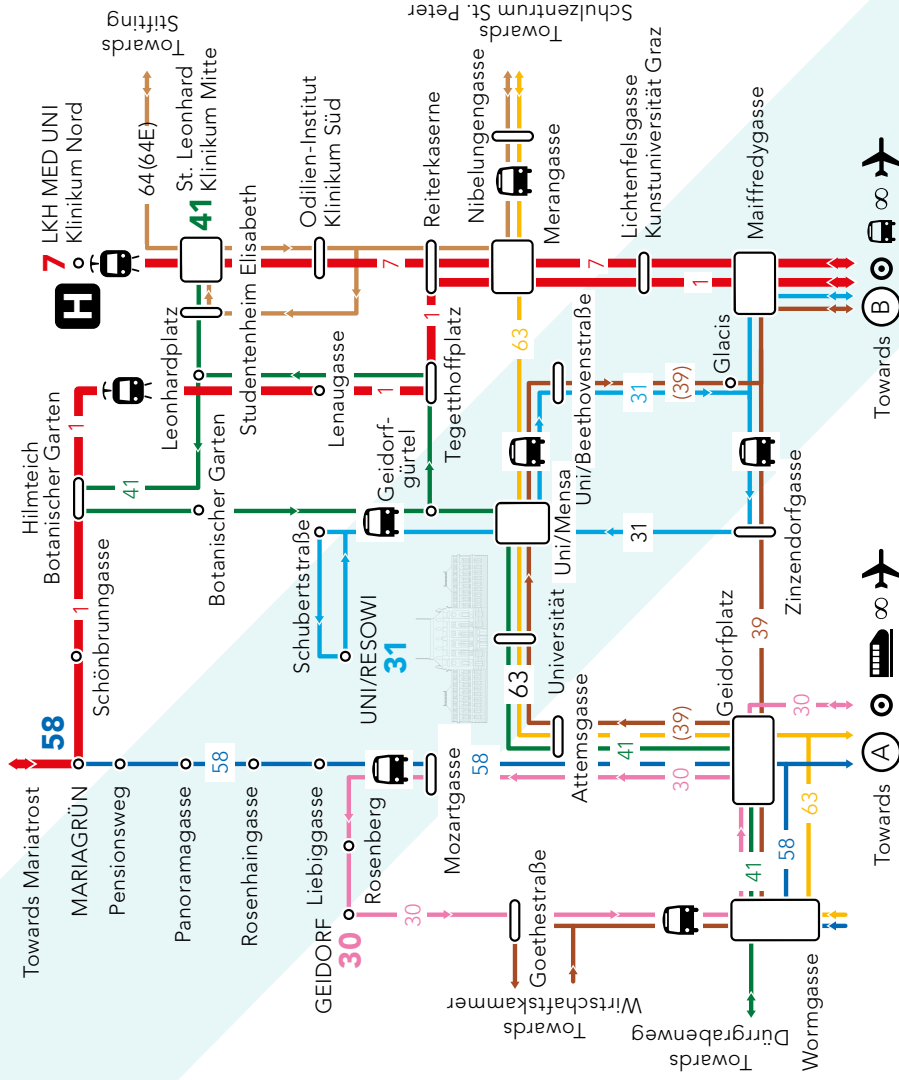

## Student-supporting facilities

- 7 ÖH - National Union of Students
- 8 [ESN - Erasmus Student Network](#)
- 9 ÖH-Servicecenter  
printing, writing materials, scripts

## Airport connection

### To the airport Graz-Thalerhof:

- Main train station → **S 5** → Spielfeld/Straß
- Jakominiplatz → Regional bus line **630** → Kalsdorf, Schwarzl-See/IBC [Fernitz]
- Jakominiplatz → Regionalbus **631** → Airport Graz **(C)**

## Legend

- Car
- Tram
- Bus
- Train (main train station Graz)
- Airport
- City Center
- Connection
- Hospital
- Main cycle routes